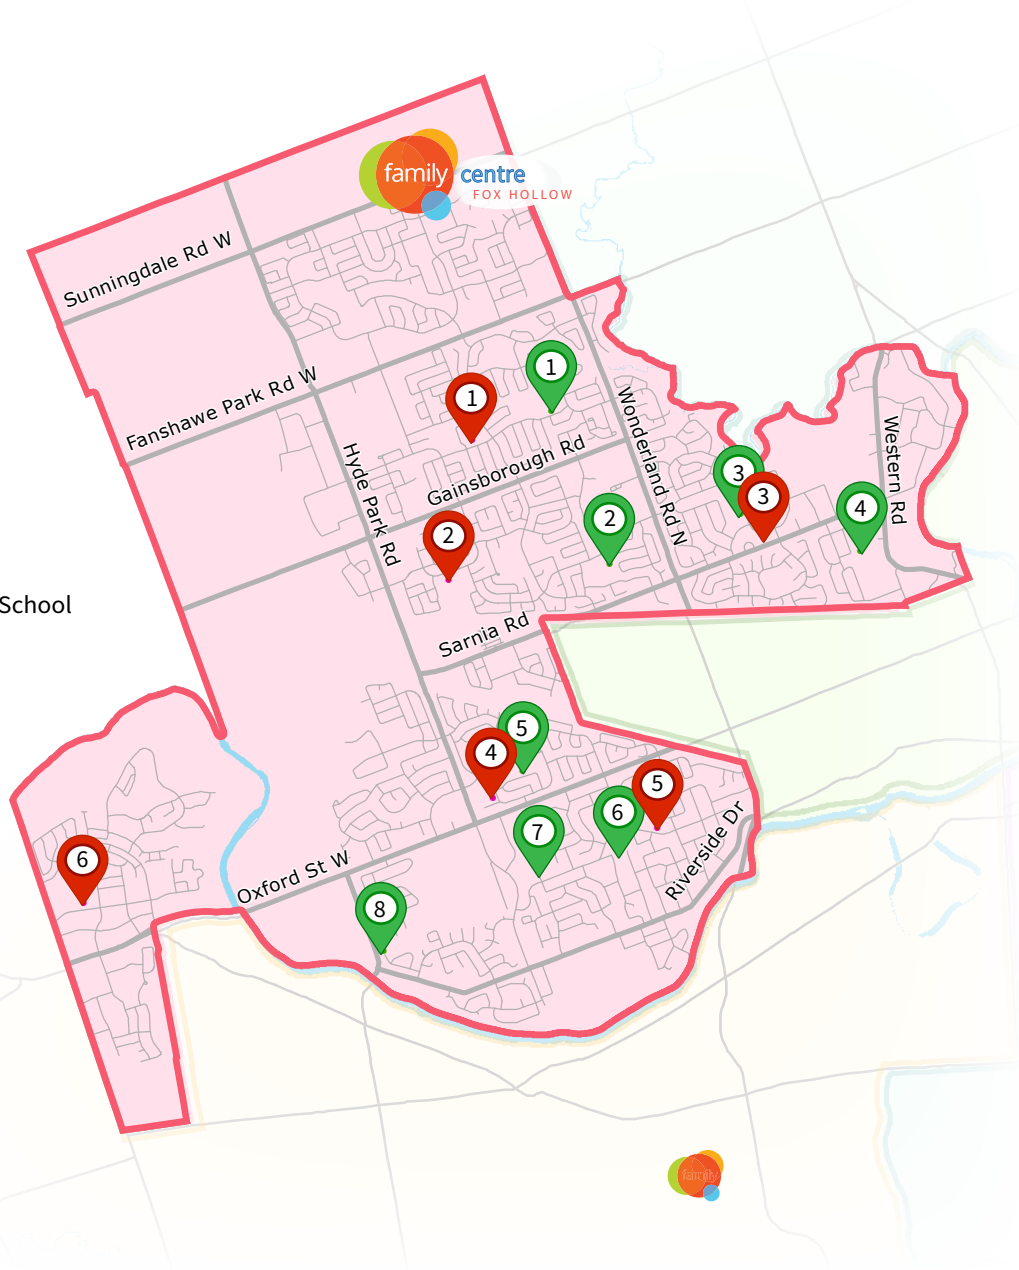

# Your neighbourhood connection

- 1 Emily Carr Public School
  - 2 Wilfrid Jury Public School
  - 3 Orchard Park Public School
  - 4 University Heights Public School
  - 5 Clara Brenton Public School
  - 6 Riverside Public School
  - 7 West Oaks- French Immersion Public School
  - 8 John Dearness Public School
- 
- 1 St. Marguerite d'Youville Catholic School
  - 2 St. John Catholic French Immersion Catholic School
  - 3 St. Thomas More Catholic School
  - 4 St. Paul Catholic School
  - 5 Notre Dame Catholic School
  - 6 St. Nicholas Catholic School

**Family Centre Fox Hollow** is located within  
Sir Arthur Currie Public School

2435 Buroak Drive , London, ON, N6G 5B6

519-474-0190

<https://www.facebook.com/FamilyCentreFoxHollow/>