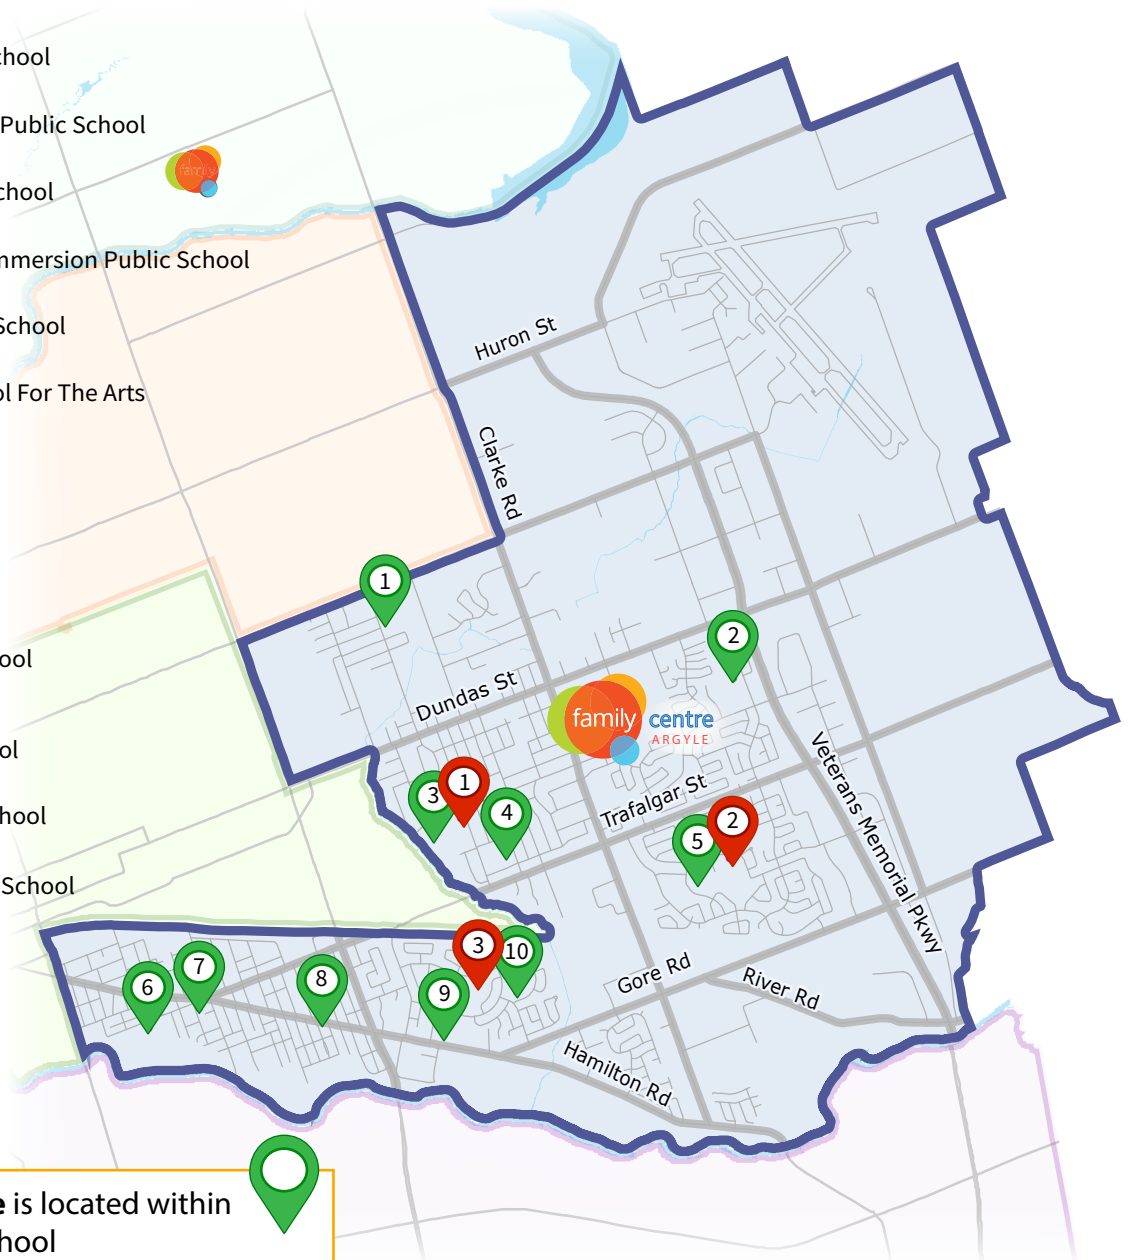

# Your neighbourhood connection

- 1 F.D. Roosevelt Public School
- 2 Bonaventure Meadows Public School
- 3 Prince Charles Public School
- 4 Princess Anne French Immersion Public School
- 5 John P. Robarts Public School
- 6 Lester B. Pearson School For The Arts
- 7 Trafalgar Public School
- 8 Ealing Public School
- 9 Fairmont Public School
- 10 Tweedsmuir Public School
- 1 St. Pius X Catholic School
- 2 Holy Family Catholic School
- 3 St. Bernadette Catholic School

**Family Centre Argyle** is located within  
Lord Nelson Public School

1990 Royal Crescent, London, ON, N5V 1N8

☎ 519-455-2791

 <https://www.facebook.com/FamilyCentreArgyle/>